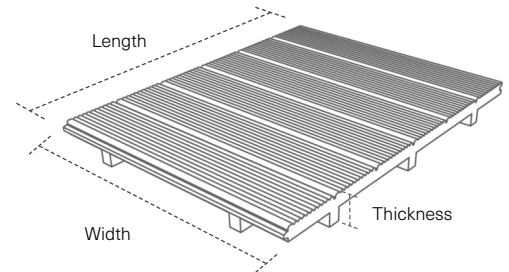

More documents can be found on the specific product page or in the downloads area at www.hanit.de.

hanit Boardwalk element

Material:
hanit recycled plastic

Surface:
Structured, grained

Thickness:
8.0 cm

Technical data:

Length: 100 cm, thickness: 8 cm						
Colour	Width in cm	Weight in kg	SU Pc.	SU weight in kg	SU dimensions in cm	Order no.
Grey	100	34.2	10	374	120 x 100 x 95	4100291
Grey	120	39.9	10	433	120 x 100 x 95	4100293
Brown	100	34.2	10	374	120 x 100 x 95	4100568
Brown	120	39.9	10	433	120 x 100 x 95	4100474