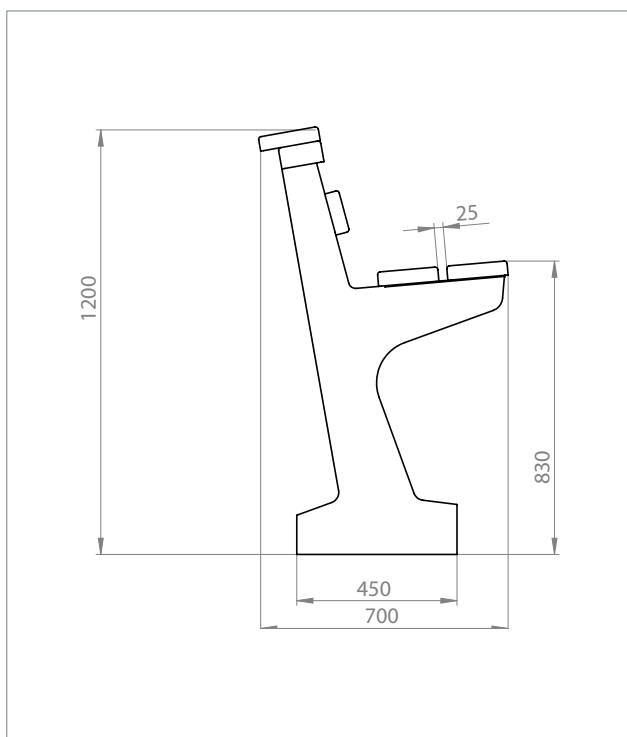

Material:

hanit® Recycled Plastic

Surface:

Structured, grained

Dimensions (W x D x H):

200 x 70 x 120 cm

Seat height:

45 cm and 120 cm (sitting on the back)

Weight:

105 kg

Slats:

Classic type

3 seat boards - 200 x 17 x 4 cm

1 back board - 200 x 12 x 4 cm

1 bench board - 200 x 12 x 6 cm

Two milled reinforcements

Fast drying, no water absorption

Resistant to vandalism

 Brown  Grey-Blue-Green

TECHNICAL DRAWING

TECHNICAL DATA

Width: 200 cm

Colour	Dimensions W x D x H (approx. cm)	Weight (approx. kg)	Order No
■ Brown	200 x 70 x 120	105.0	JRA 17 200
■ Grey-Blue-Green	200 x 70 x 120	105.0	JRB 17 200

Height from upper edge of cover. Benches and tables are delivered as a kit. Assembly instruction and materials are included.

FURTHER DOCUMENTS PLEASE SEE WWW.HANIT.DE

- » Assembly Instruction
- » Tender Specifications
- » Tests and Certificates
- » General Material Remarks