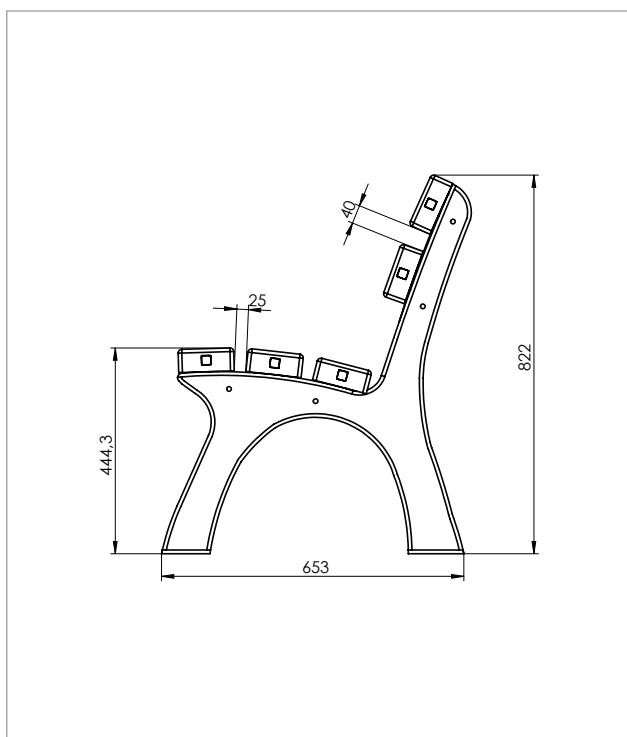

Material:

hanit® Recycled Plastic
Aluminium

Surface:

Structured, grained

Dimensions (W x D x H):

200 x 65 x 82 cm

Seat height:

45 cm

Optional:

Ground anchor type 2

 *Brown*

TECHNICAL DRAWING

TECHNICAL DATA

Width: 200 cm			
Colour	Dimensions W x D x H (approx. cm)	Weight (approx. kg)	Order No
■ Brown	200 x 65 x 82	77.0	BPA 12.200

Benches and tables are delivered as a kit. Assembly instruction and materials are included.