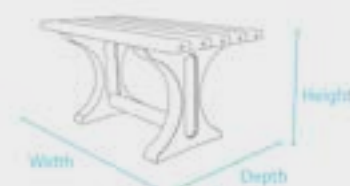

TECHNICAL DRAWING

TECHNICAL DATA

Tivoli 1 table, width: 150 cm

Colour	Dimensions W x D x H (approx. cm)	Weight (approx. kg)	Order No
■ Brown	150 x 70 x 75	90.0	TTA 12 150

Benches and tables are delivered as a kit. Assembly instruction and materials are included.

FURTHER DOCUMENTS PLEASE SEE WWW.HANIT.DE

- » Assembly Instruction
- » Tender Specifications
- » Tests and certificates
- » General Material Remarks