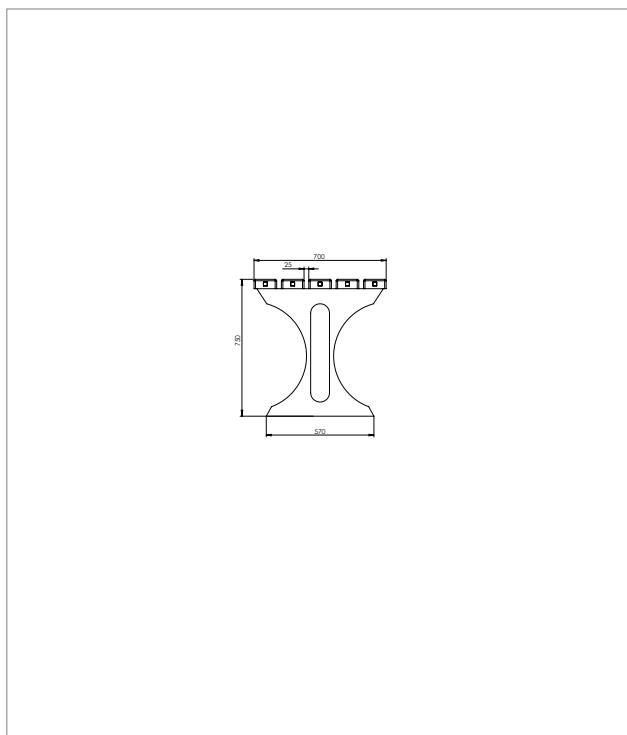

Material:

hanit® Recycled Plastic

Surface:

Structured, grained

Dimensions (W x D x H):

approx. 150 x 70 x 75 cm

Table height:

75 cm

 Brown

www.blauer-engel.de/uz30a

MADE IN GERMANY

HAHN
KUNSTSTOFFE

TECHNICAL DRAWING

TECHNICAL DATA

Tivoli 1 table, width: 150 cm

Colour	Dimensions W x D x H (approx. cm)	Weight (approx. kg)	Order No
■ Brown	150 x 70 x 75	90.0	TTA 12 150