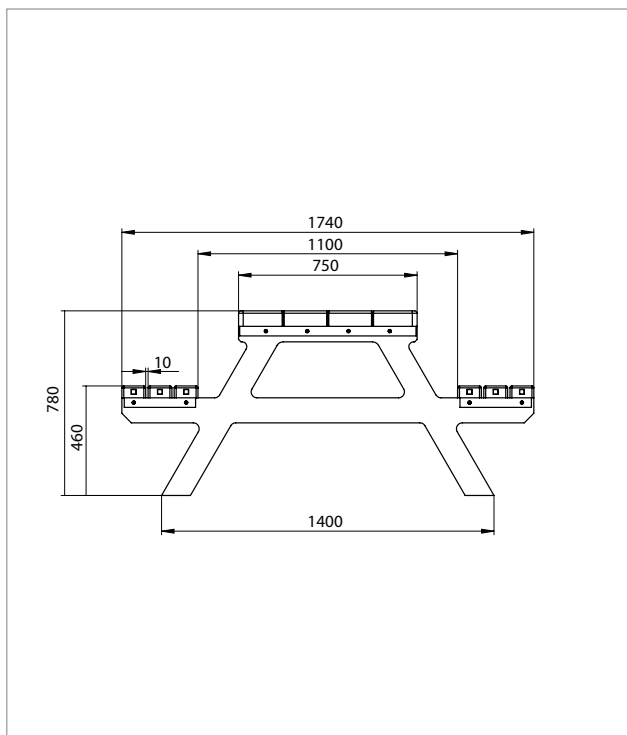

**Material:**

hanit® Recycled Plastic

**Surface:**

Structured, grained

**Dimensions (W x D x H):**

200 x 174 x 78 cm

**Seat height:**

46 cm

**TECHNICAL DATA**

**Isola 2 seating group, width: 200 cm**

Colour	Dimensions W x D x H (approx. cm)	Weight (approx. kg)	Order No
■ Brown	200 x 174 x 78	173.0	FGB 10 200

Benches and tables are delivered as a kit. Assembly instruction and materials are included.