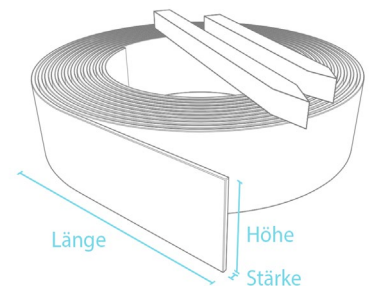

More documents can be found on the specific product page or in the downloads area at www.hanit.de.

Anthracite

hanit Rolled Garden Edging

Material:

hanit recycled plastic

Surface:

Structured, grained

Design:

- Packed in a roll (Ø 61 cm)

Accessories:

- 4 x 4 cm square posts to fasten hanit garden edging
- Packed in 8pc bundle

Technical data:

Rolled garden edging 0.7 x 14 cm					
Colour	Length in cm	Weight in kg	SU Pc.	SU weight in kg	Order no.
Anthracite	1800	19.0	24	480	2200010

4 x 4 cm square posts (packed in 8pc bundle)					
Colour	Width in cm	Weight in kg	SU Pc.	SU weight in kg	Order no.
Grey	45	5.6	72	428	3200083
Grey	60	7.2	72	543	3200084