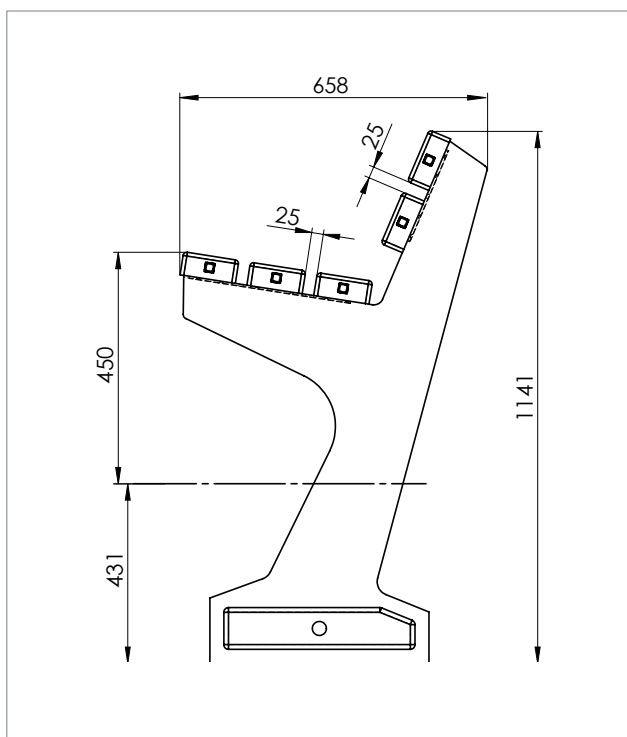

**Material:**

hanit® Recycled Plastic

**Surface:**

Structured, grained

**Dimensions (W x D x H):**

200 x 66 x 71 cm

**Seat height:**

45 cm

**Weight:**

105 kg

**Slats:**

Premium type

5 bench boards 200 x 12 x 4.7 cm

Internal reinforcement

**Mounting:**

To be embedded in the ground

 Brown

TECHNICAL DRAWING

TECHNICAL DATA

Width: 200 cm			
Colour	Dimensions W x D x H (approx. cm)	Weight (approx. kg)	Order No
■ Brown	200 x 66 x 71	105.0	BSB 12.200

Height from upper edge of cover. Benches and tables are delivered as a kit. Assembly instruction and materials are included.