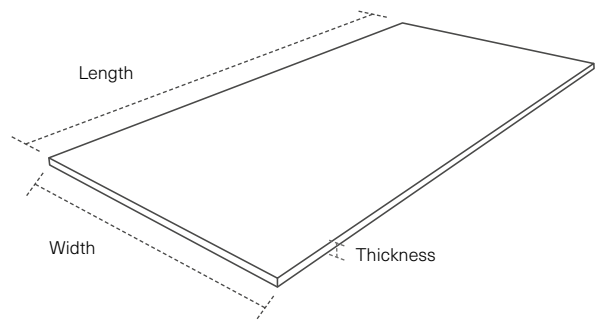

# hanit Standard Sheet

**Material:**

hanit recycled plastic

**Surface:**

Structured, grained

**Note:**

The sheet is not formatted

**Note:**

- Contains no harmful substances, as per DIN EN 71-3 (European Standard for the Safety of Toys)

**Technical data:**

Thickness: 2.5 cm							
Colour	Length in cm	Width in cm	Weight in kg	SU Pc.	SU weight in kg	SU dimensions in cm	Order no.
Grey	205	105	50.0	10	560	240 x 105 x 40	2400013
Brown	205	105	50.0	10	560	240 x 105 x 40	2400031

Thickness: 5 cm							
Colour	Length in cm	Width in cm	Weight in kg	SU Pc.	SU weight in kg	SU dimensions in cm	Order no.
Grey	150	40	27.9	40	1141	150 x 80 x 115	2400036
Grey	175	40	32.6	40	1329	175 x 80 x 115	2400004
Grey	200	40	37.2	20	794	240 x 80 x 65	2400008